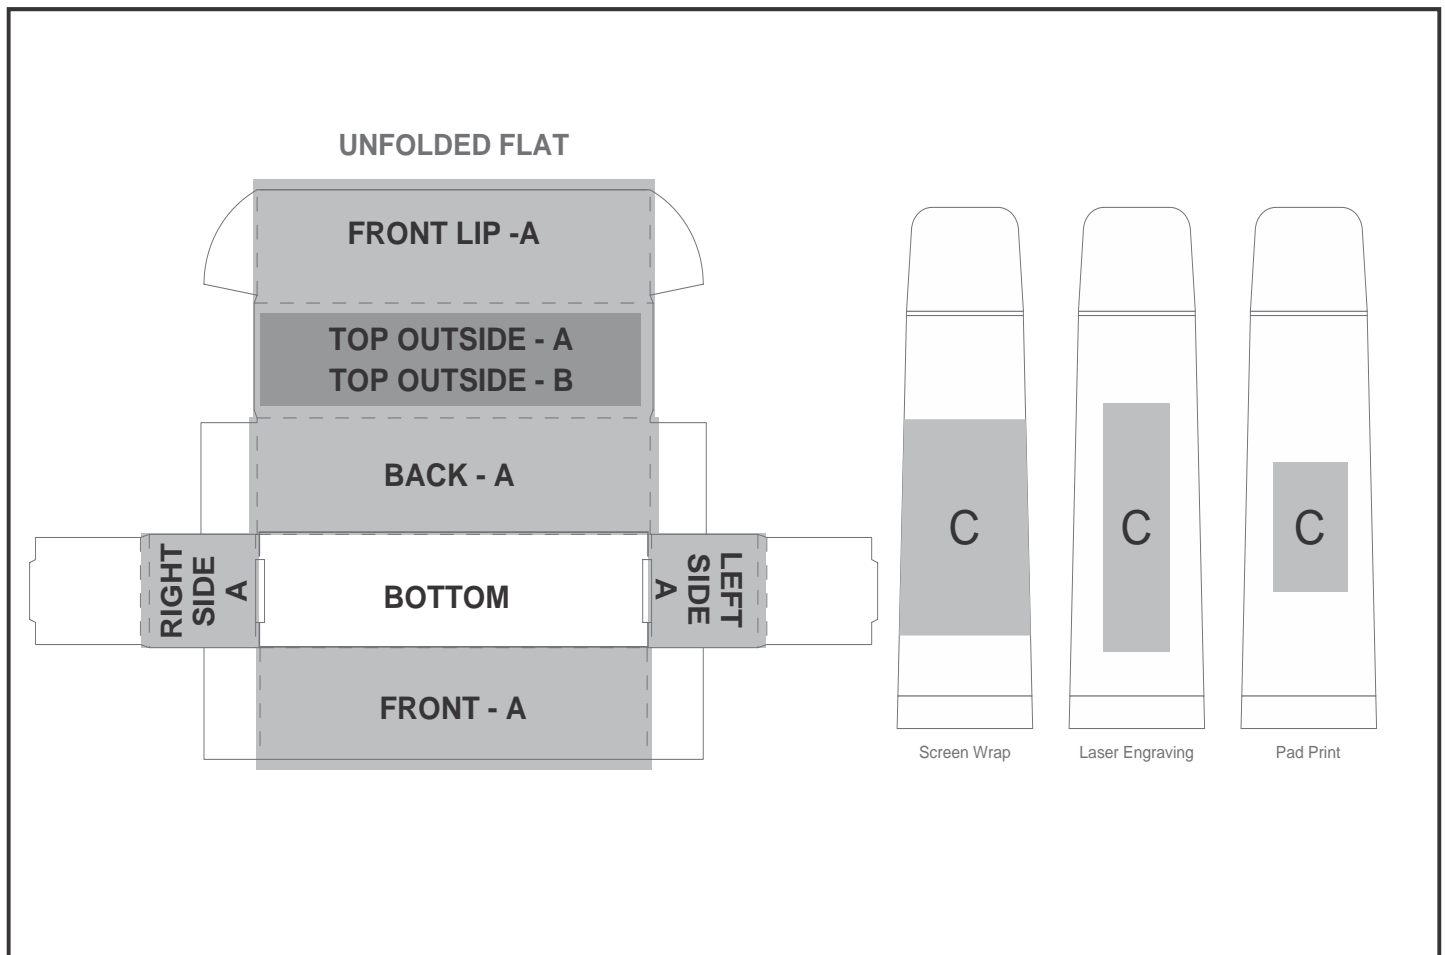

GF-AM-870-B

Consulate Flask in Bianca Custom Gift Box

Need to know:

- Includes 1-Position Direct Print on Box AND - Includes 1-Position Laser Engraving OR 1-Colour, 1-Position Screen Wrap on Flask (setup fee applies)

- **Please Note:** Due to the nature of the printing process, any white in a logo cannot be branded and we cannot guarantee an exact colour match as the box has a matt finish. The nature and inconsistency of the pre-cut boards may create a 1-3mm of unbranded space on the front lip and imperfections maybe be found within the print. Large solid coverage prints are not recommended, if large solid coverage is required, it is recommended on kraft boxes as imperfections are less noticeable.

- Laser colour: brown

Branding Options:

Position	Branding Method (Branding Code)	No. of Colours	Dimension
A	Digital Custom Packaging (DCP-CHG-2)	Full Colour	436,5mm wide x 364,5mm high
B	Digital Custom Packaging (DCP-CHG-2)	Full Colour	258mm wide x 62mm high
C	Laser Engraving (LB)	N/A	33mm wide x 115mm high
C	Pad Printing (PC)	4 Colours	33mm wide x 60mm high

C	Screen Wrap (SW)	1 Colour	200mm wide x 100mm high
---	------------------	----------	-------------------------